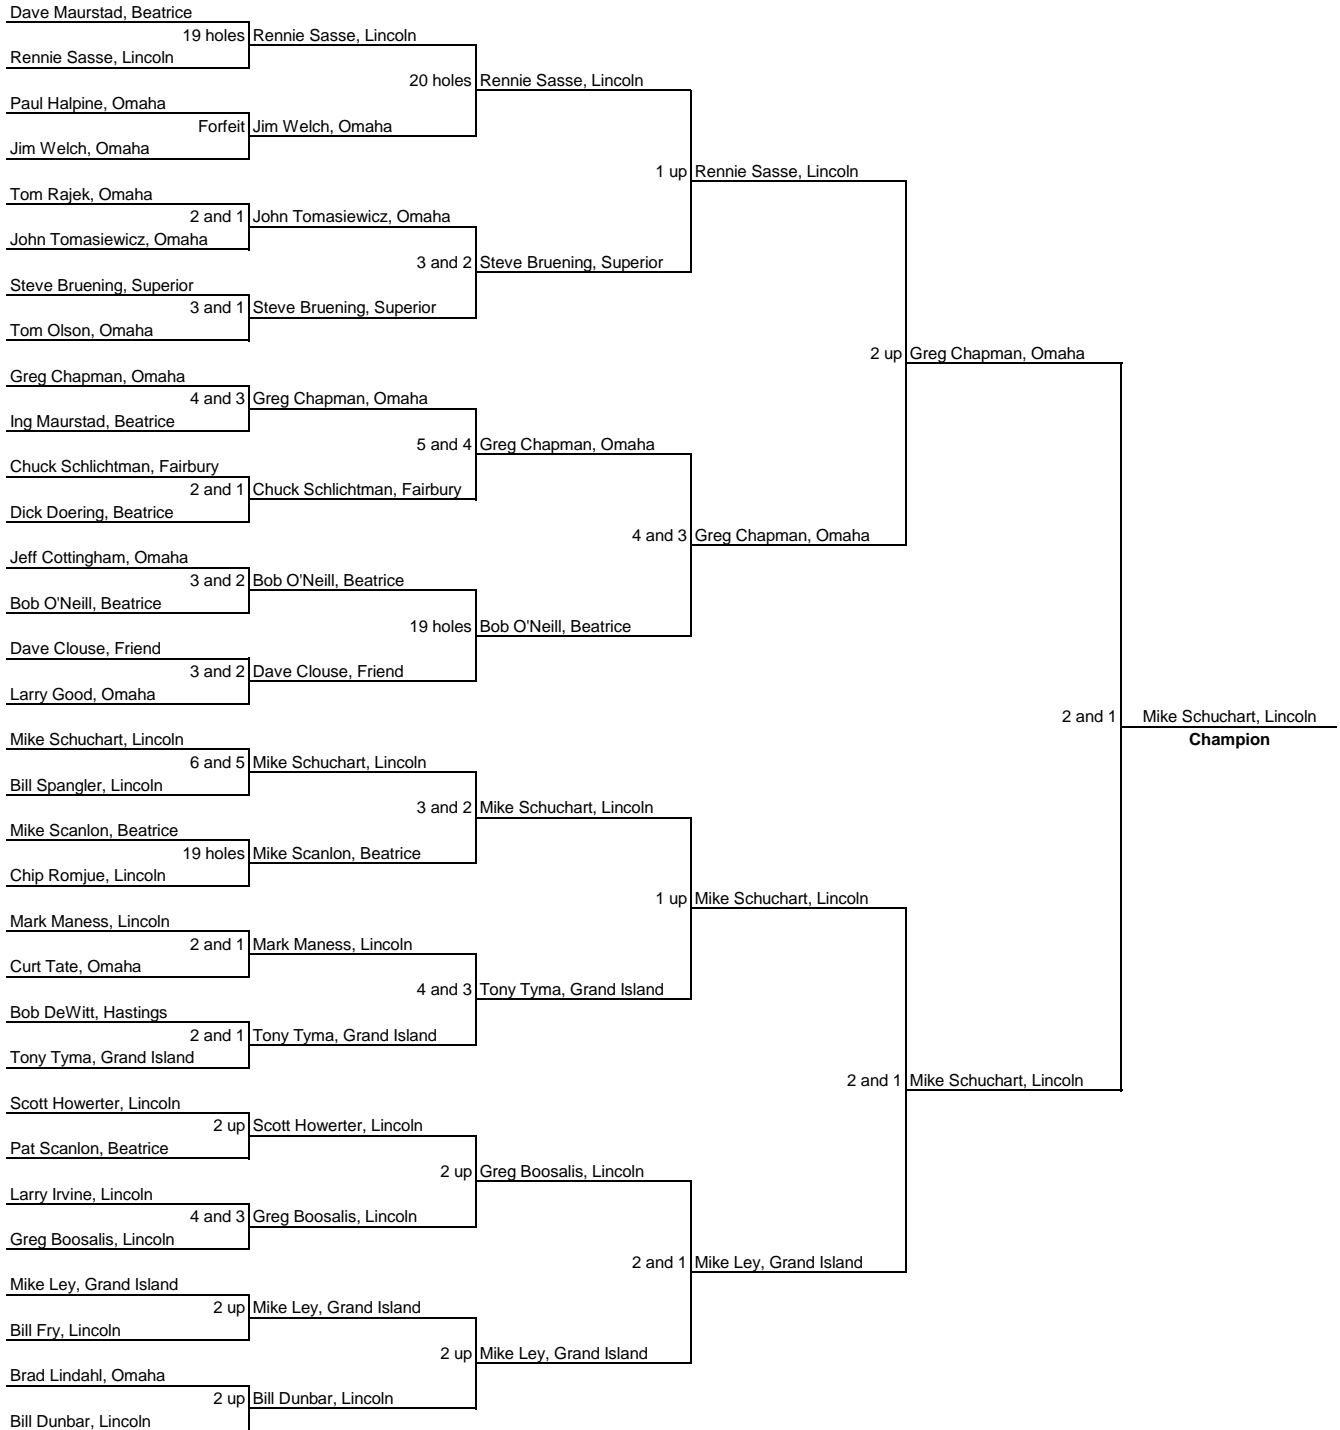

# 15th Nebraska Match Play Championship

June 23-26, 1982  
Beatrice Country Club

Round of 32

Round of 16

Quarterfinals

Semifinals

Championship Final

**15th Nebraska Match Play Championship**  
**Stroke Play Qualifying**